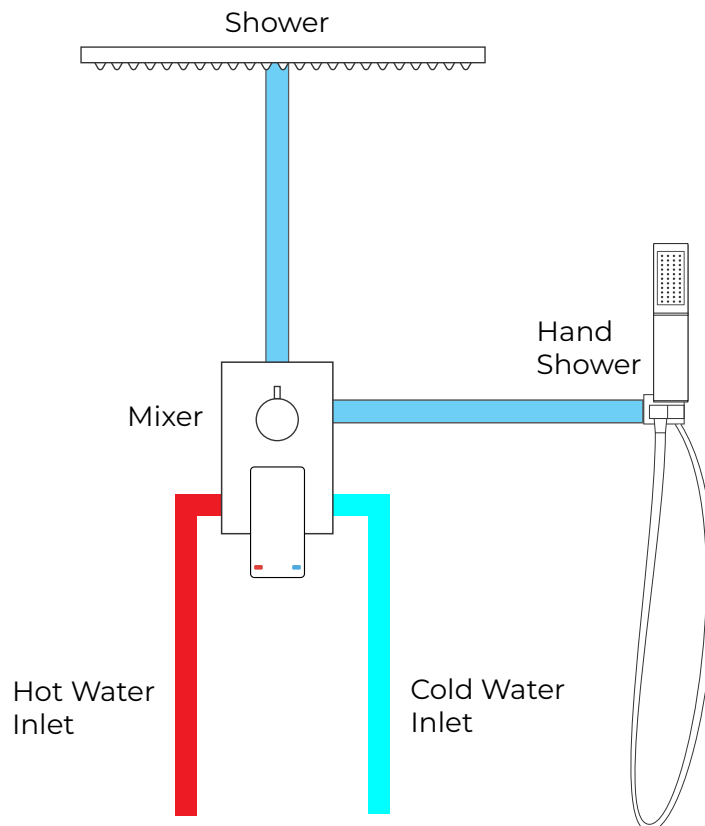

Mixer Connections

All dimensions and specifications are nominal and may vary. Use actual products for accuracy in critical situations.