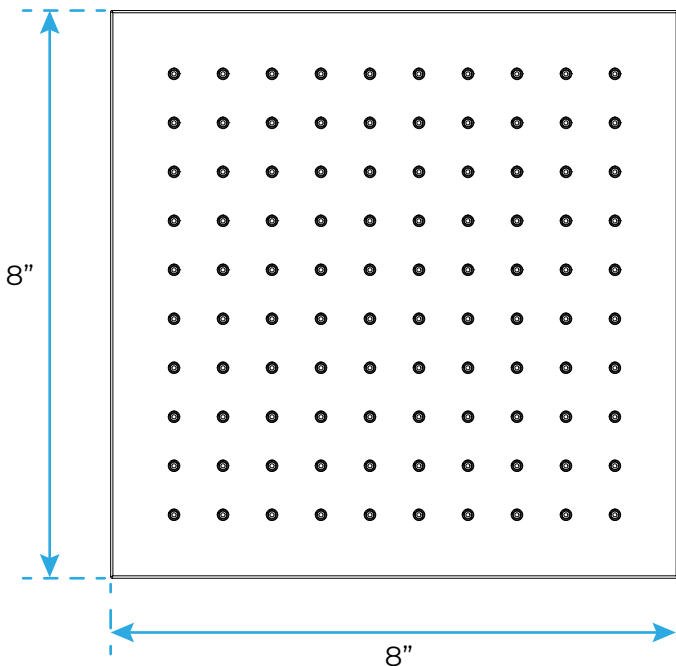

Shower Head

(If you have opted for LED option)

The LED light will change its color by detecting water temperature:

- 0-30°C (32-86°F): Blue LED
- 30-40°C (86-104°F): Green LED
- 40-50°C (104-122°F): Red LED
- 50-100°C (122-212°F): Flashing Red LED

Note: The LED lights are powered by water flow, and will be activated once the water is turned on.

Available in multiple sizes