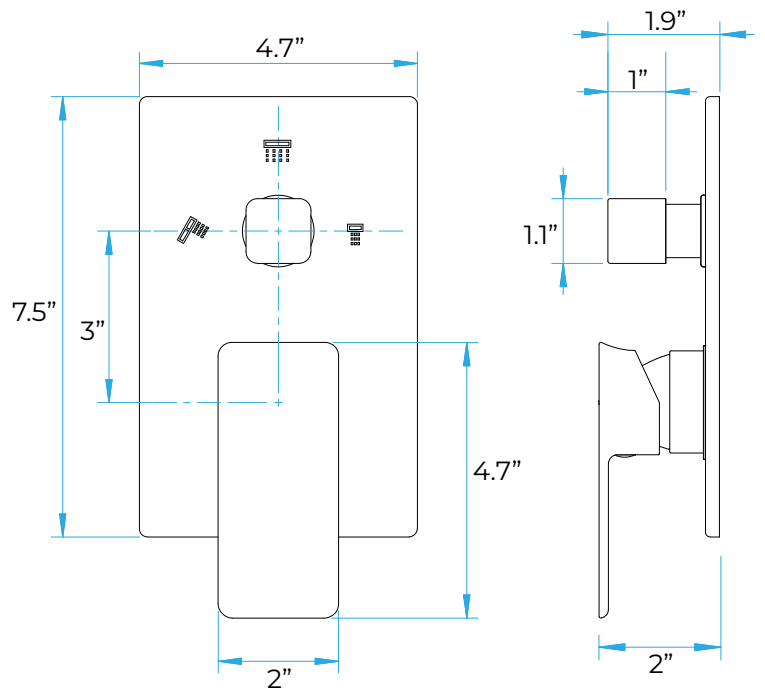

Shower Mixer

Flow Rate: 2.0 GPM / 7.6 LPM