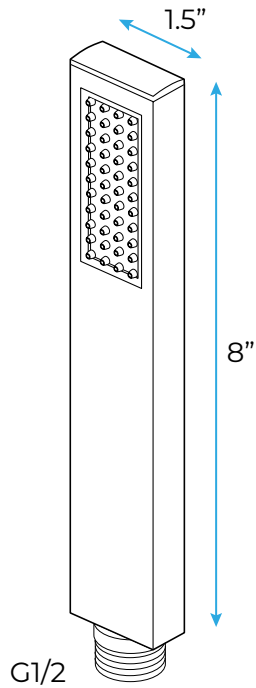

Hand Shower